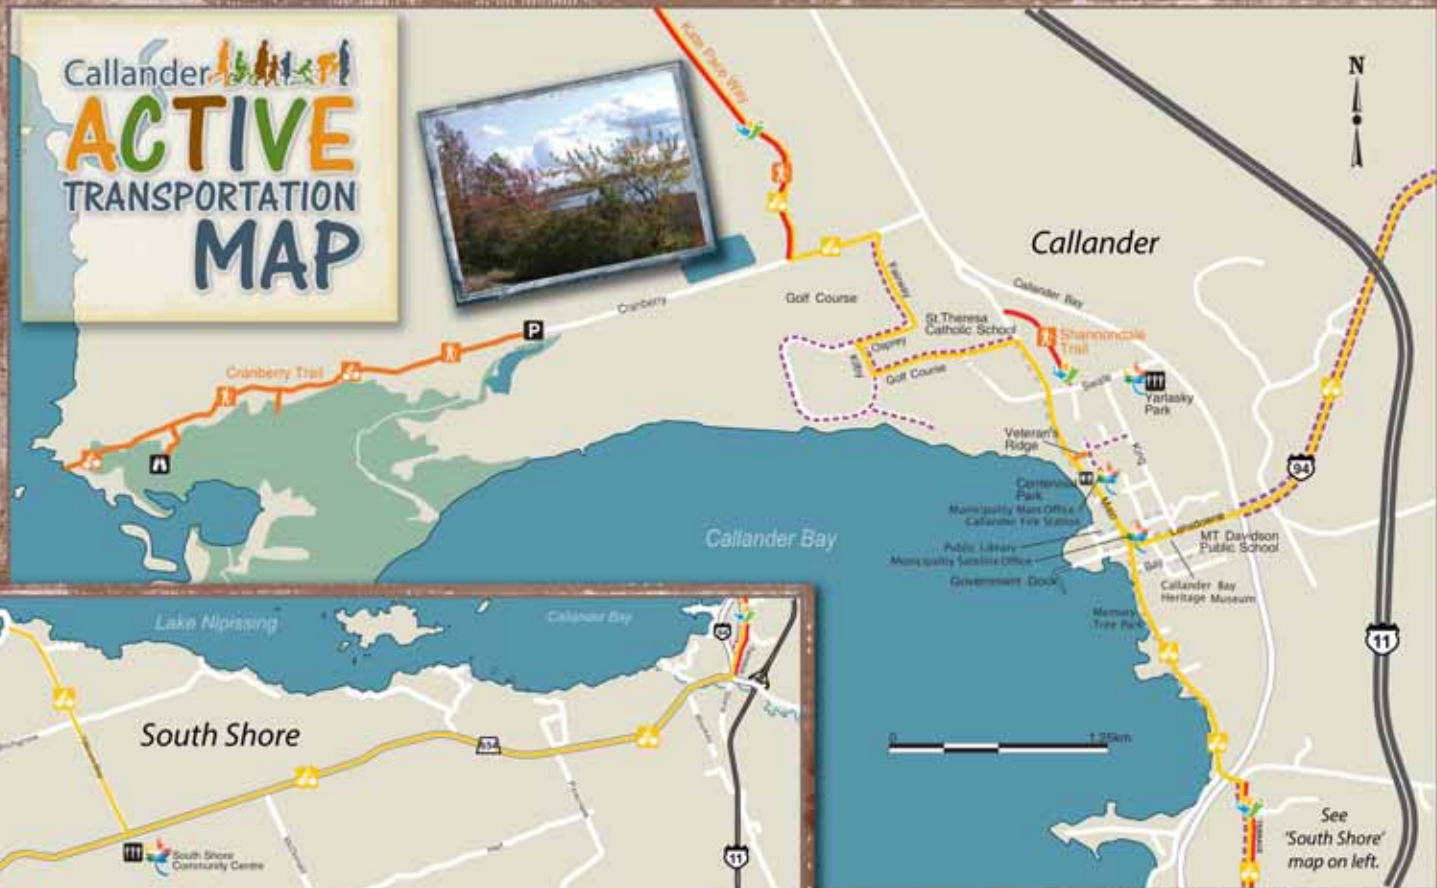

# Callander ACTIVE TRANSPORTATION MAP

ACTIVE TRANSPORTATION CORRIDORS	ACTIVITIES & AMENITIES
Trail	Hike
Paved Shoulder	Mountain Bike
Sidewalk	Road Bicycle
Suggested On-Road Bicycle Route (not signed)	4-Wheeler
Trans Canada Trail	Snowmobile
MUNICIPAL SERVICES	Snowshoeing
Municipality Main Office	Cross-Country Ski
Callander Fire Station	Parking
Municipality Satellite Office	Lookout Tower
YARLASKY PARK	Washrooms (Seasonal)
Community Centre	
Skateboard Park	
Athletic Field	
SOUTH SHORE COMMUNITY CENTRE	
Soccer Field	
Baseball Field	
Outdoor Rink	

Maps produced by Discovery Routes Trails Organization under license from Ontario Ministry of Natural Resources, copyright © Queens Printer 2013.

All information contained in this publication is believed to be accurate and complete at the time of printing. Since much of this information is subject to change, we assume no liability for any damages or loss arising from errors, omissions or information in this publication.